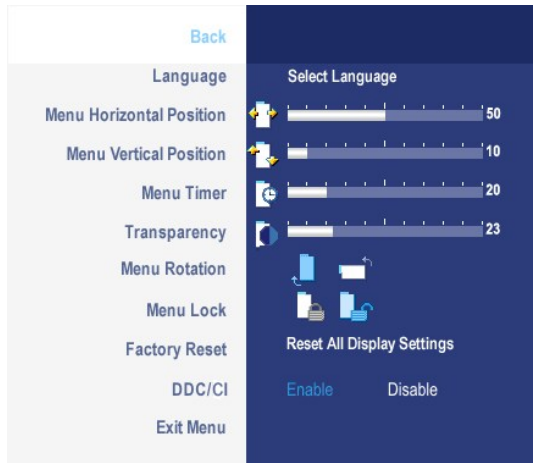

...
 .S-...
 .S-...

...
 .S-...
 .S-...

...

...

...

...

...

Back
Language
Menu Horizontal Position
Menu Vertical Position
Menu Timer
Transparency
Menu Rotation
Menu Lock
Factory Reset
DDC/CI
Exit Menu

Back
Language
Menu Horizontal Position
Menu Vertical Position
Menu Timer
Transparency
Menu Rotation
Menu Lock
Factory Reset
DDC/CI
Exit Menu

Back
Mode
PIP Source
Exit Menu

Back
Mode
PIP Source
Exit Menu